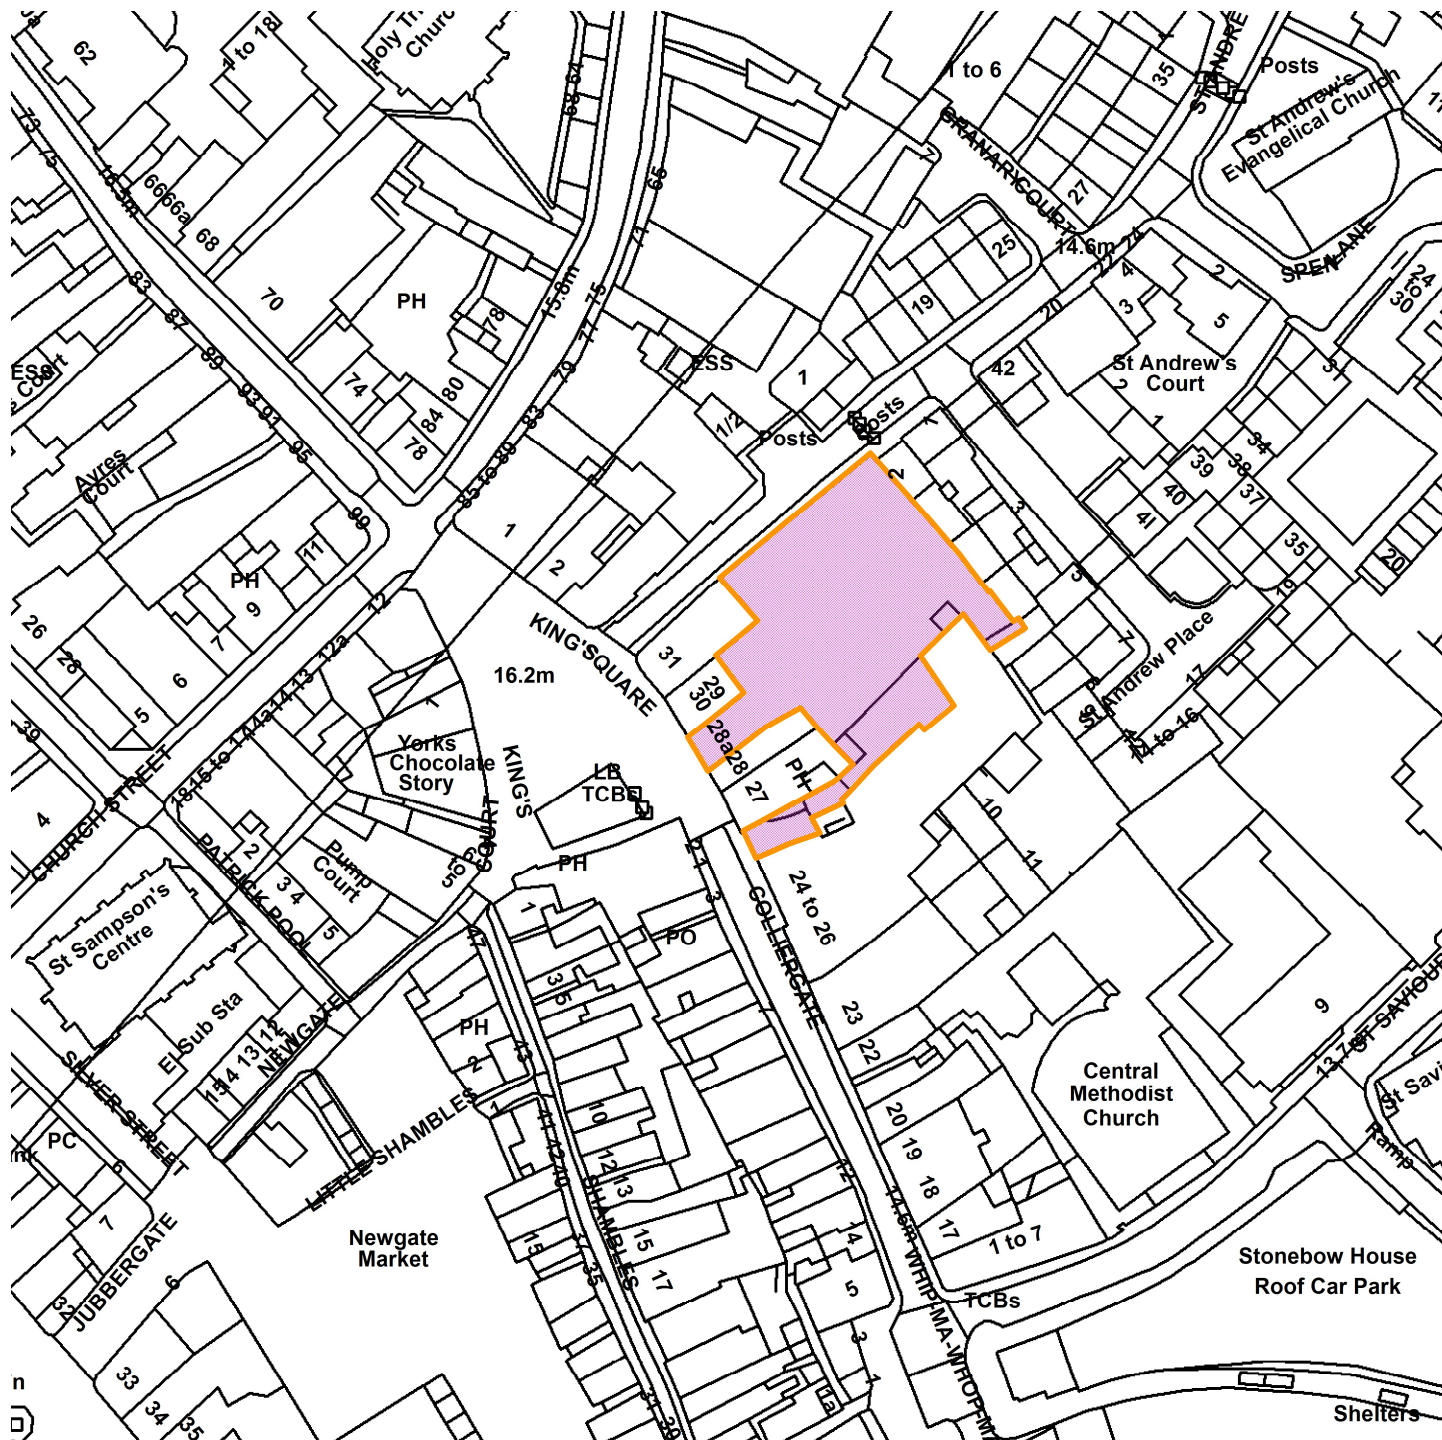

28A Colliergate, York

19/02754/LBC

GIS by ESRI (UK)

Scale : 1:1159

Reproduced from the Ordnance Survey map with the permission of the Controller of Her Majesty's Stationery Office © Crown Copyright 2000.

Unauthorised reproduction infringes Crown Copyright and may lead to prosecution or civil proceedings.

Produced using ESRI (UK)'s MapExplorer 2.0 - <http://www.esriuk.com>

| | |
|---------------------|----------------------|
| Organisation | City of York Council |
| Department | Economy & Place |
| Comments | Site Location Plan |
| Date | 07 September 2020 |
| SLA Number | |